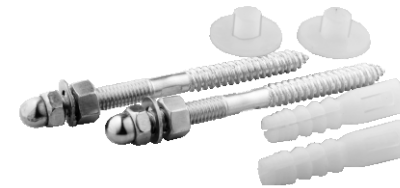

RT-01

RACK BOLT

DISCS